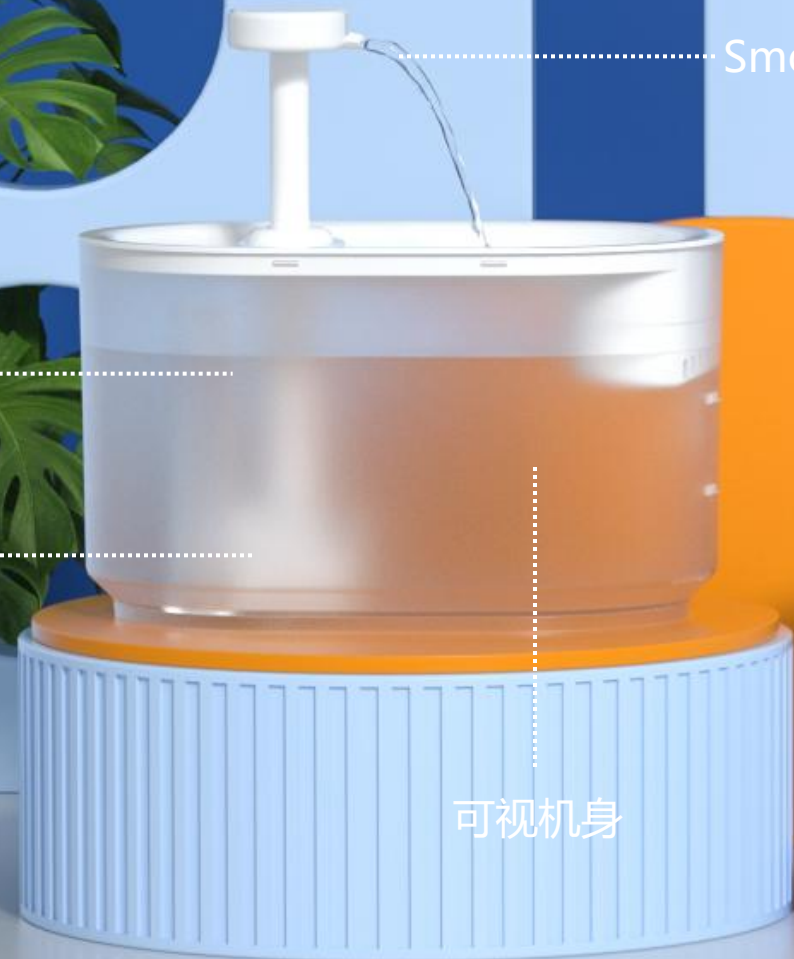

Corrugated Water Fountain

Basic model/Light model

Name: Corrugated Water Fountain
Size: 210*210*150mm
Weight: 0.8kg
Capacity: 2.5L
Color: White
Material: pp
Volt: DC 5V
Power: 1.5w
Charge port: USB

Adjustable Height

filter system

High waterfall

Low water protection

2.5L Capacity

LED indicator

Transparent Water Fountain

Wireless model/Basic model

Name: Transparent water fountain
Size: 250*170*150mm
Weight: 0.8kg
Capacity: 3.5L
Color: White
Material: pp
Volt: DC 5V
Power: 1W
Charge port: USB

Smooth Waterfall

Filter cycle system

3.5L Capacity

Wireless charge

可视机身

Adjustable height

Low water protection

Night light mode