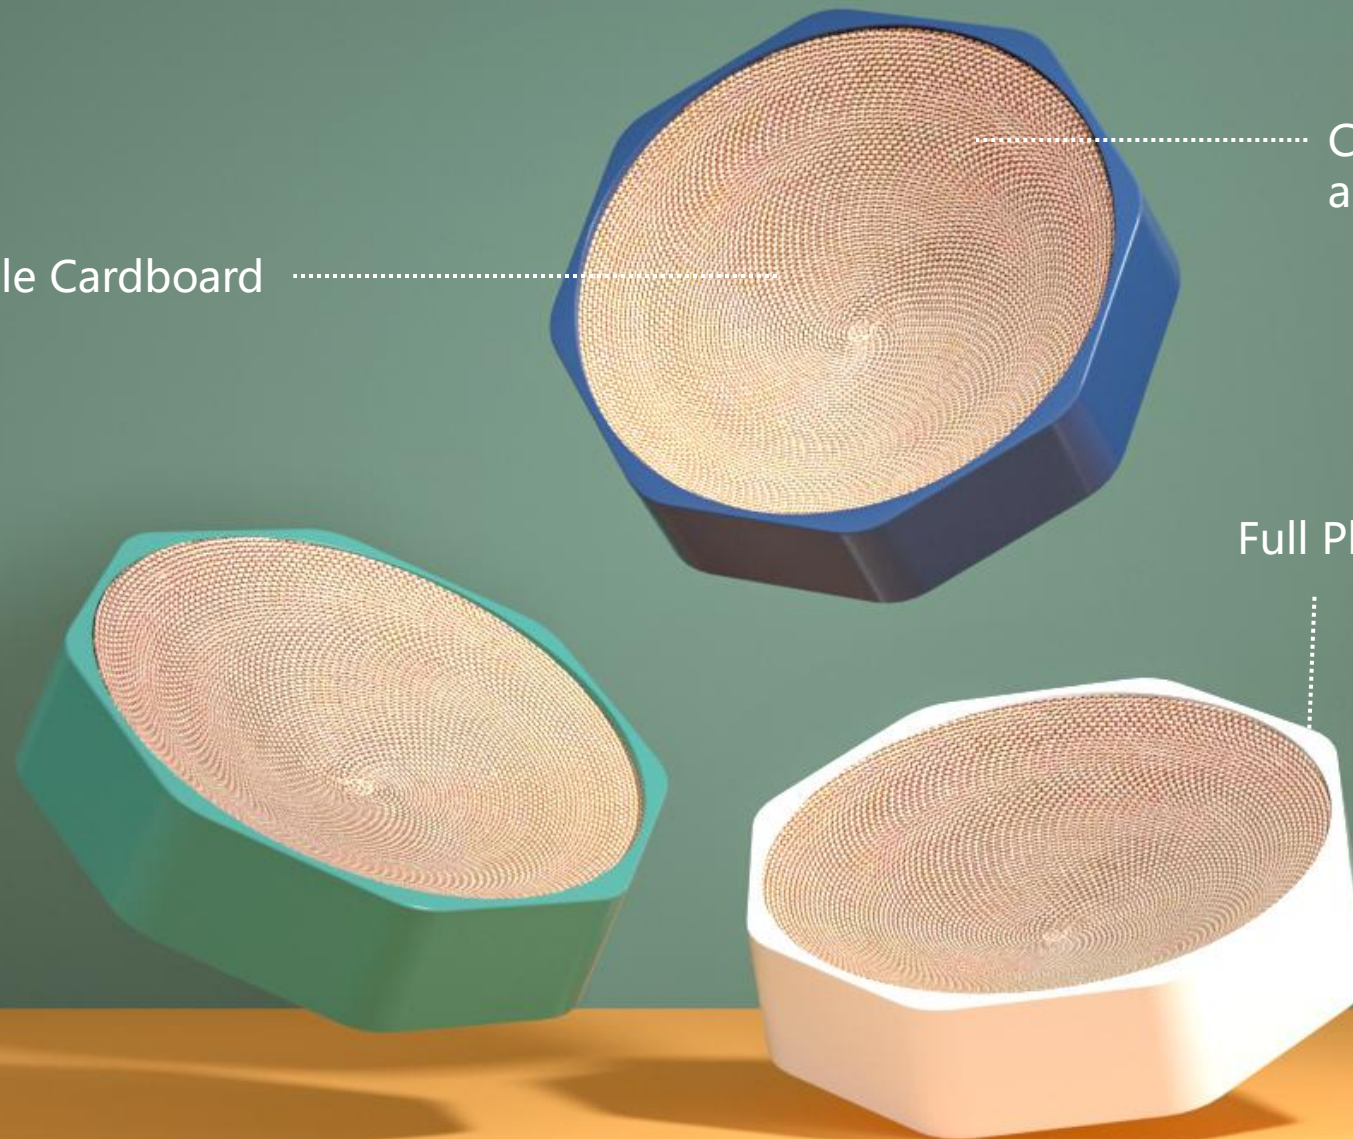

Name: Balls Climb Shelf
Size: ball200mm base400mm
Color: Red yellow green
Material: Sisal

Rectangle&Round Scratchboard

Simple and High Class

Modern Design

Name: Rectangle&Round
Scratchboard
Size: 450*240*35mm
Weight: 874g
Color: White
Material: Paper

Polygon Cat Scratch Board

White/Green/Blue

Replacable Cardboard

Can be Used
as Cat Nest

Full Plastic Cover

Name: Polygon Cat Scratch Board
Size: 400*400*100mm
Weight: 874g
Color: White/Green/Blue
Material: PP+Paper

Sisal Scratch Board

Yellow/Green

Kitty Planet Shape

Lovely Tail

Name: Sisal Scratch Board
Size: 310*310*130mm
Weight: 600g
Color: Yellow/Green
Material: Fabric+Sisal

Star Sky Cat Litter Box

Green/Light Blue/Pink