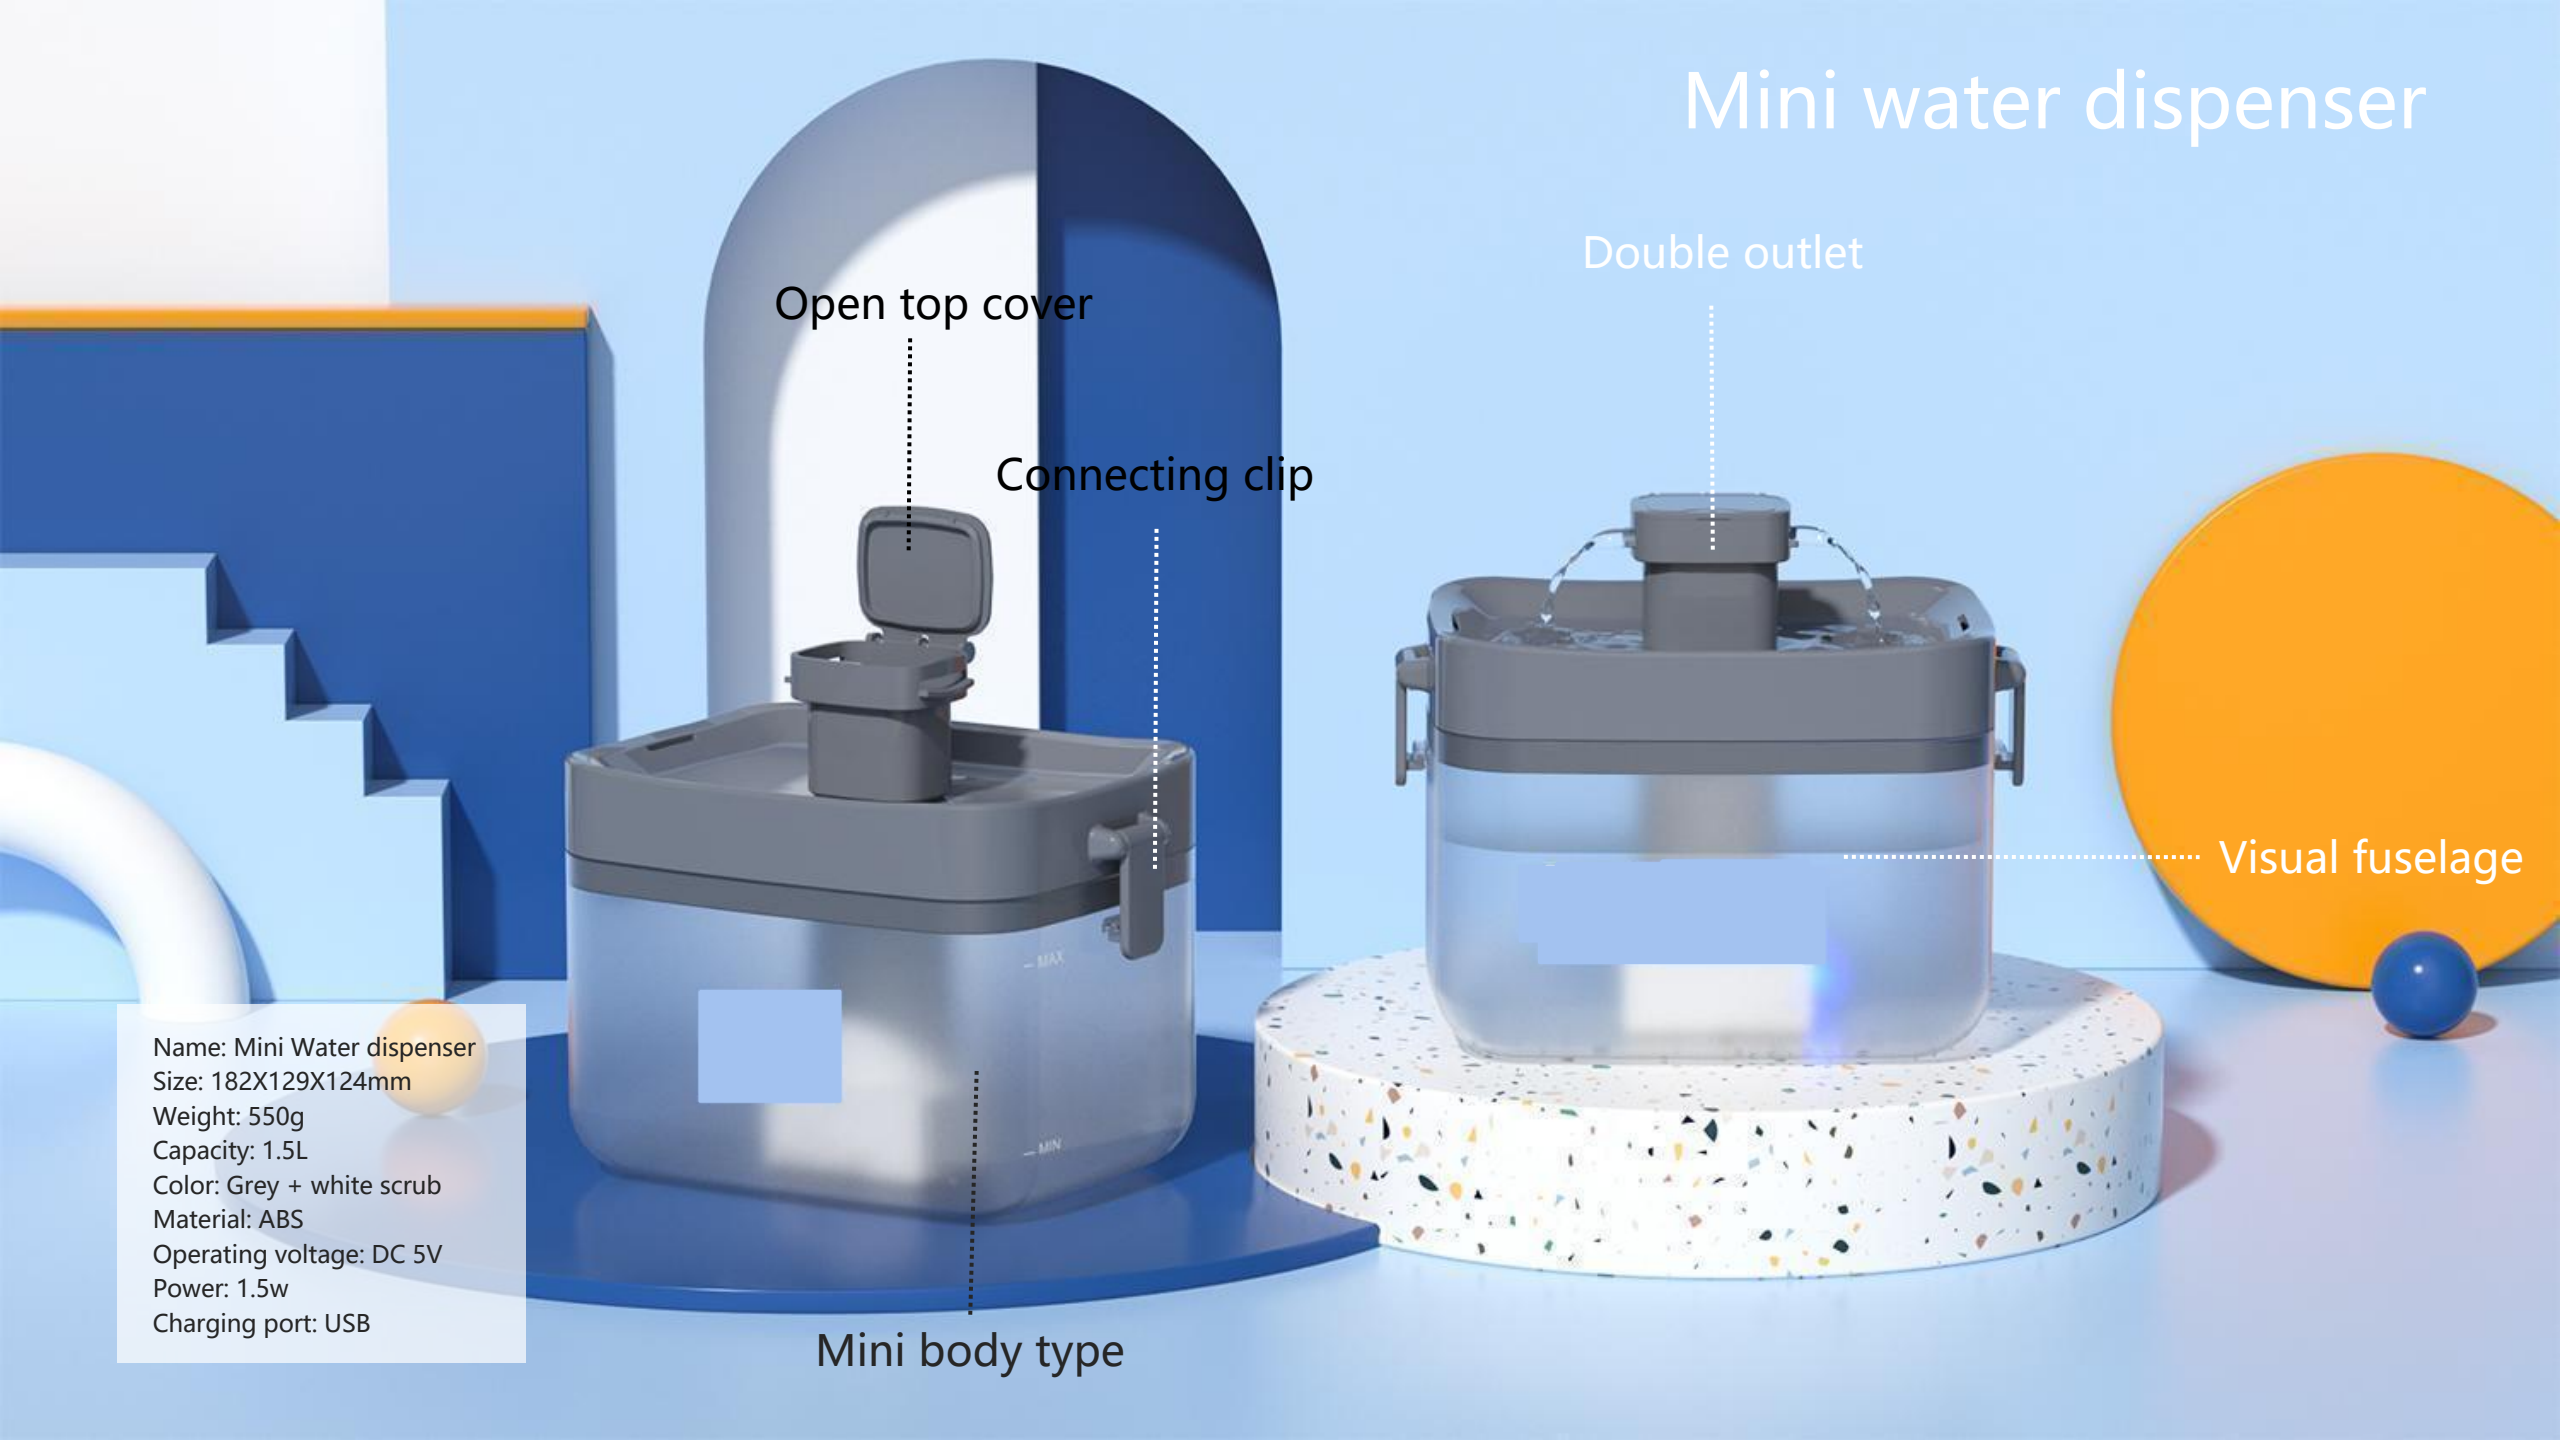

Mini water dispenser

Open top cover

Connecting clip

Double outlet

Visual fuselage

Name: Mini Water dispenser
Size: 182X129X124mm
Weight: 550g
Capacity: 1.5L
Color: Grey + white scrub
Material: ABS
Operating voltage: DC 5V
Power: 1.5w
Charging port: USB

Mini body type