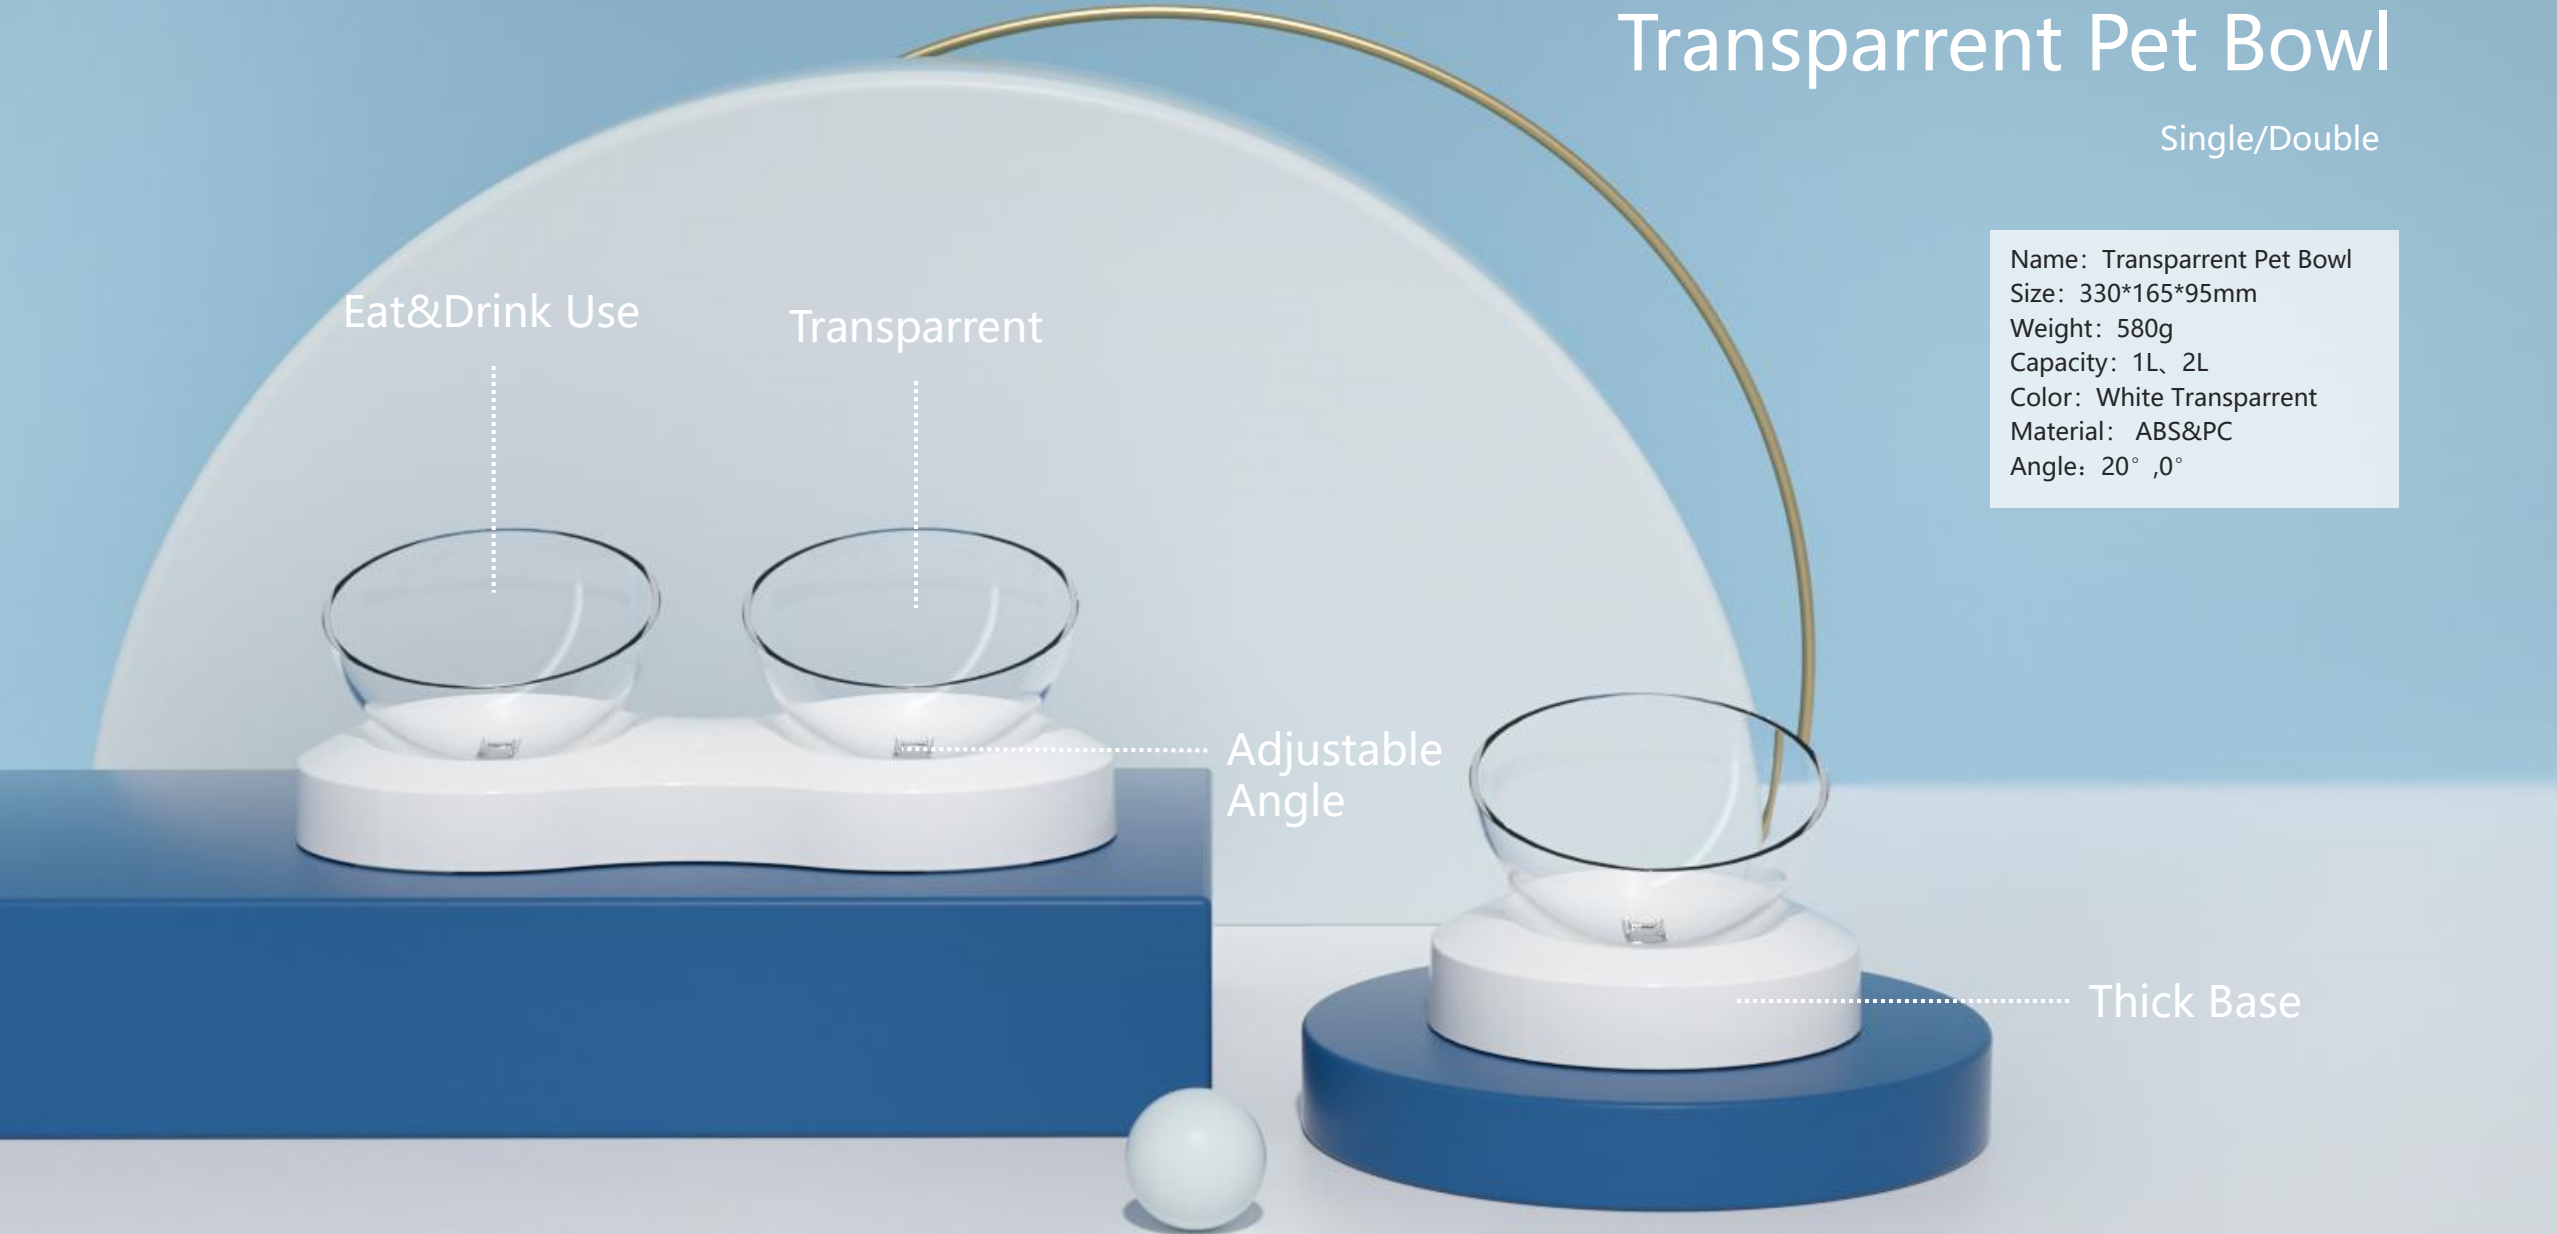

Name: pet CyberPod Cat Litter Box
Size: 650*500*560mm
Model: WiFi version/Stand-alone version/Light version
Weight: 16.4kg
Color: Dark grey
Material: ABS
Inner space of sand basin: 70L
Sand basin capacity: 13L
Garbage box capacity: 8L
Working voltage: DC 12V
Rated power: 9.6W
Noise: <55dB@1m

Anti Splash Rim

Flow Plate

Paw shape holes

Name: Anti splash water bowl 1L
Size: 230*230*78mm
Weight: 735g
Capacity: 1.5L
Color: White/Grey/Blue/Pink
Material: ABS & PP

Transparent Pet Bowl

Single/Double

Name: Transparent Pet Bowl
Size: 330*165*95mm
Weight: 580g
Capacity: 1L、2L
Color: White Transparent
Material: ABS&PC
Angle: 20° ,0°

Eat&Drink Use

Transparent

Adjustable
Angle

Thick Base

Stainless Steel Pet Bowl

Single/Double

Eat&Drink Use

Stainless Steel Bowls

Thick Base

Adjustable Angle

Name: Stainless Steel Pet Bowl
Size: 330*165*95mm
Weight: 580g
Capacity: 1L, 2L
Color: Black /Grey
Material: ABS&Steel
Angle: 20° ,0°

r

Glass Bowl/Stainless Steel Bowl

Glass Bowl