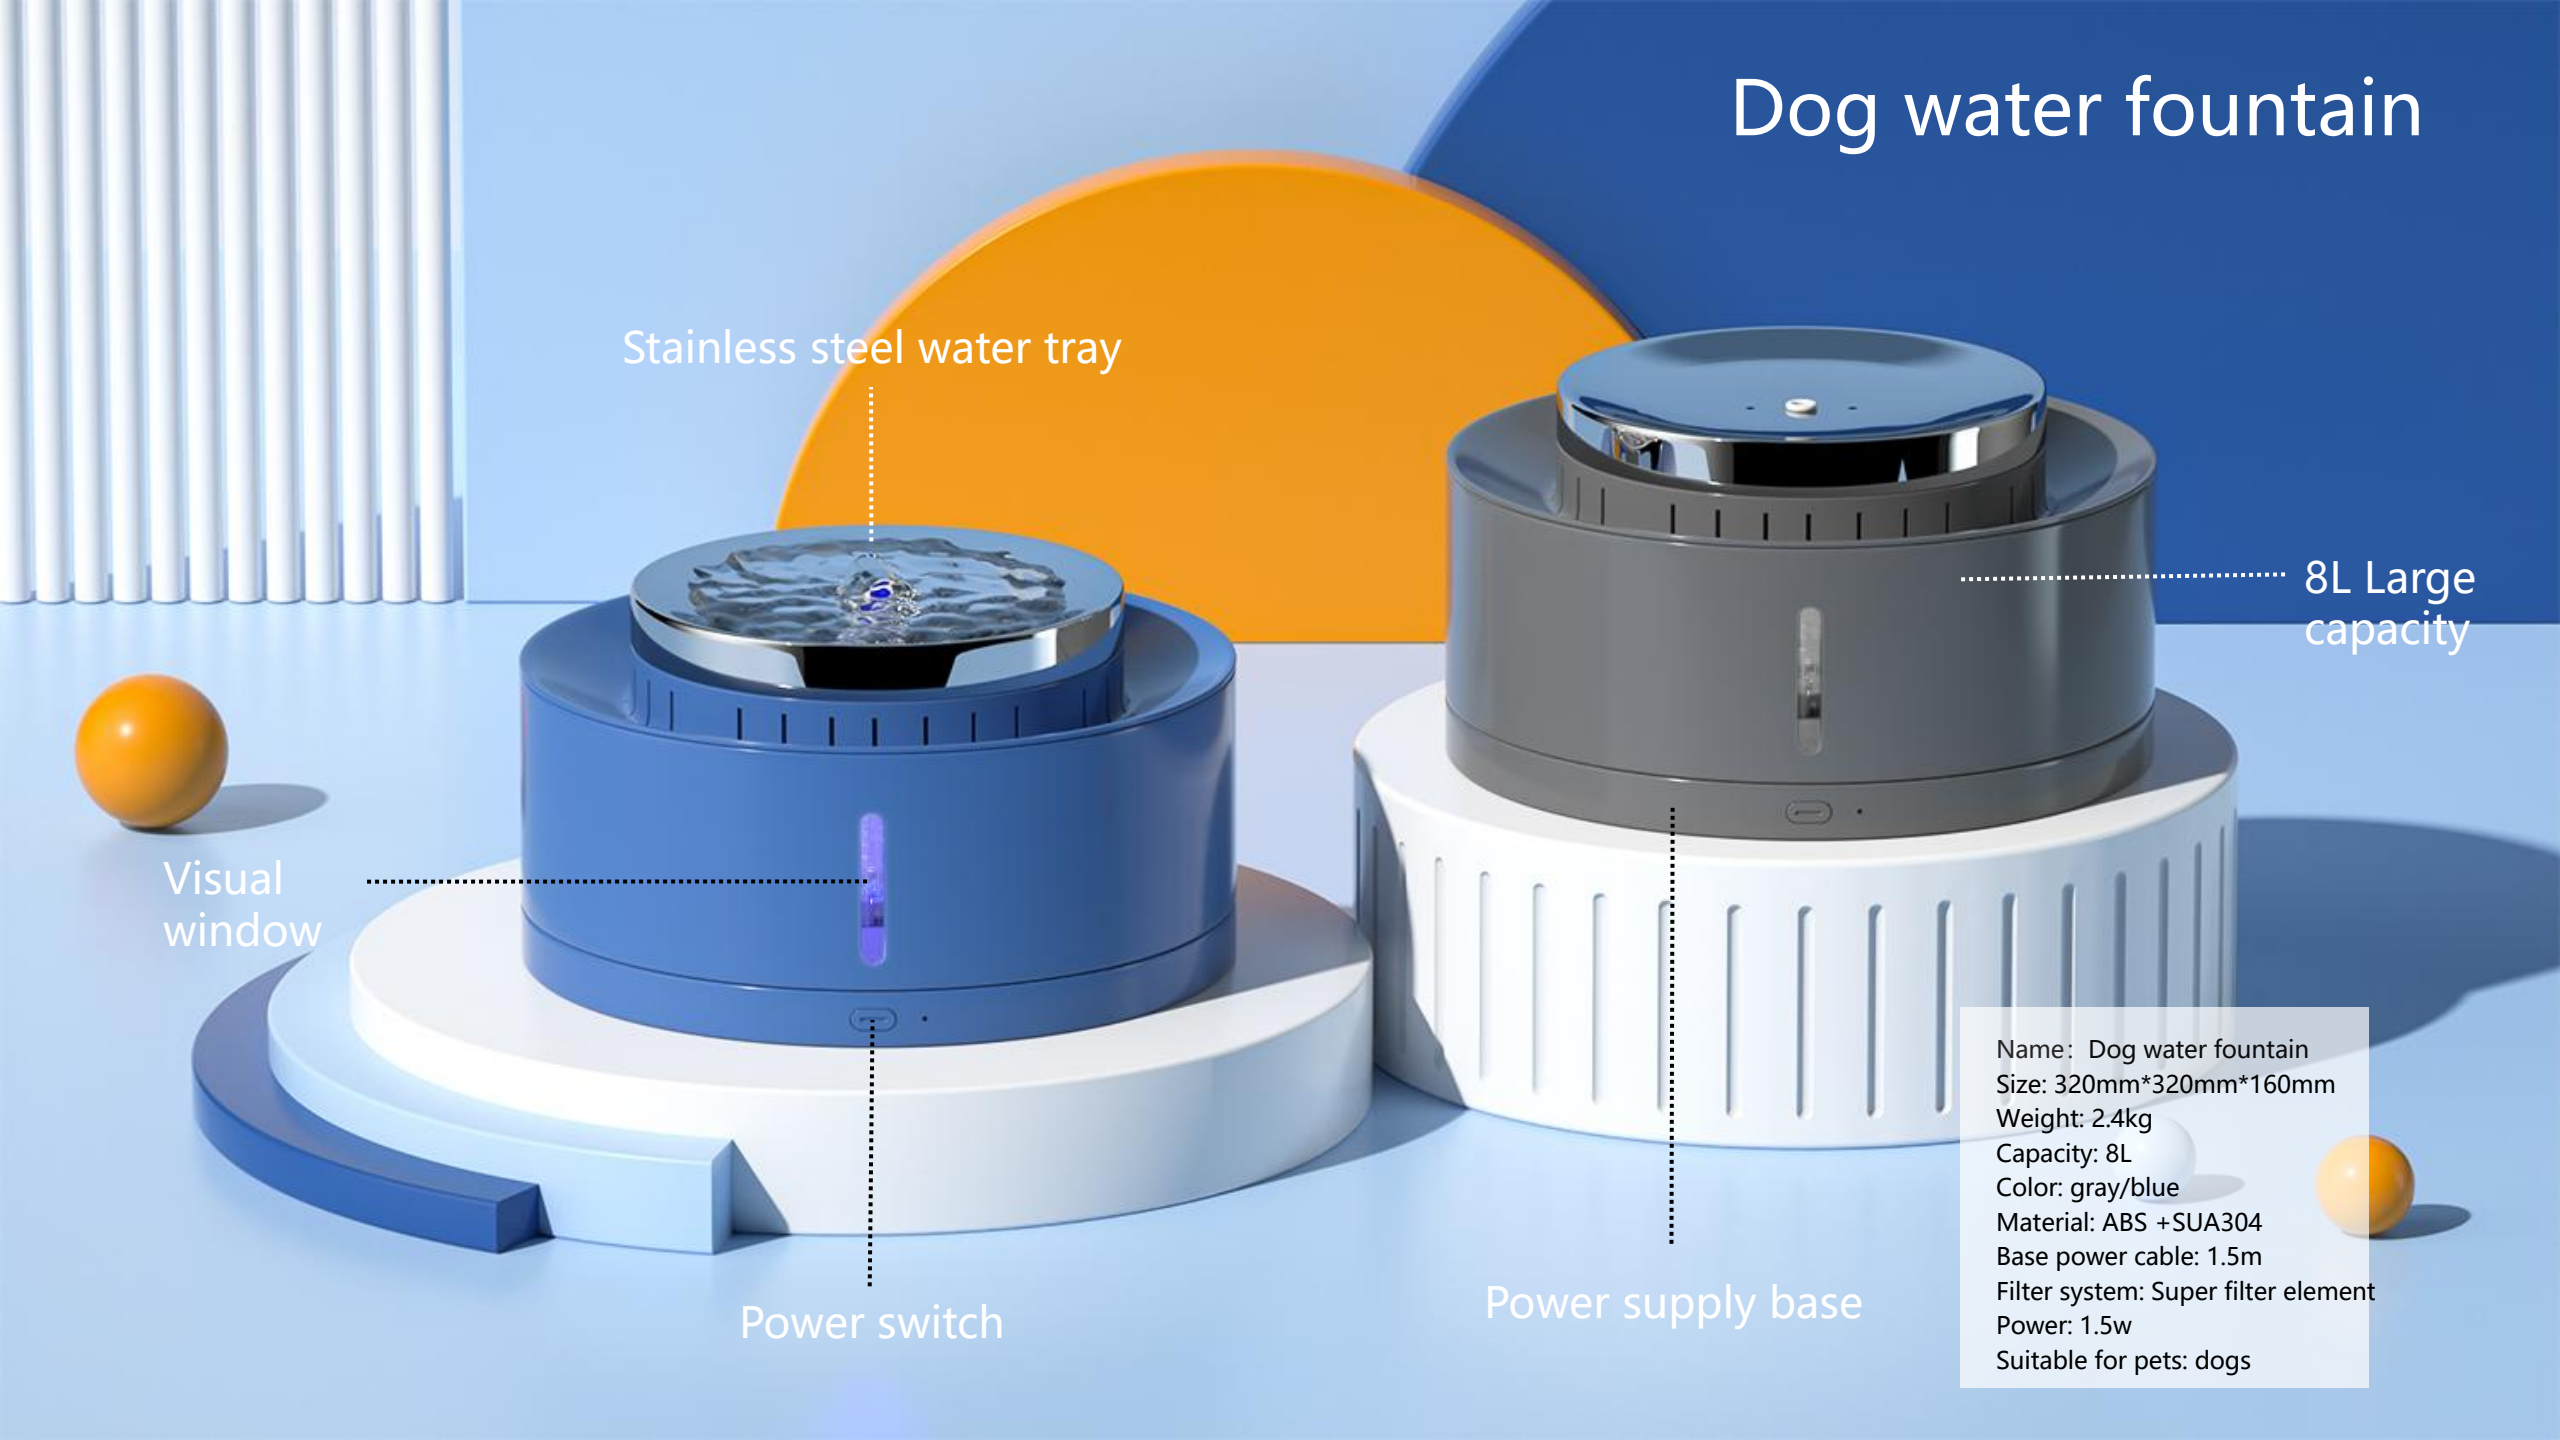

Name: pet CyberPod Cat Litter Box
Size: 650*500*560mm
Model: WiFi version/Stand-alone version/Light version
Weight: 16.4kg
Color: Dark grey
Material: ABS
Inner space of sand basin: 70L
Sand basin capacity: 13L
Garbage box capacity: 8L
Working voltage: DC 12V
Rated power: 9.6W
Noise: <55dB@1m

Mouthpiece replacement head

Lifting handle

Host machine

mouthpiece

Remote control handle

Name: Pet Force Dryer
Size: 380×240×180mm
Weight: 5kg
Color: White
Material: ABS
Working voltage: DC 3.7V
Rated frequency: 50 ~ 60Hz
Power: 1800 w
Anion: 107pcs/cm³
Suitable for pets: cats, dogs

Dog water fountain

Stainless steel water tray

8L Large capacity

Visual window

Power switch

Power supply base

Name: Dog water fountain
Size: 320mm*320mm*160mm
Weight: 2.4kg
Capacity: 8L
Color: gray/blue
Material: ABS +SUA304
Base power cable: 1.5m
Filter system: Super filter element
Power: 1.5w
Suitable for pets: dogs