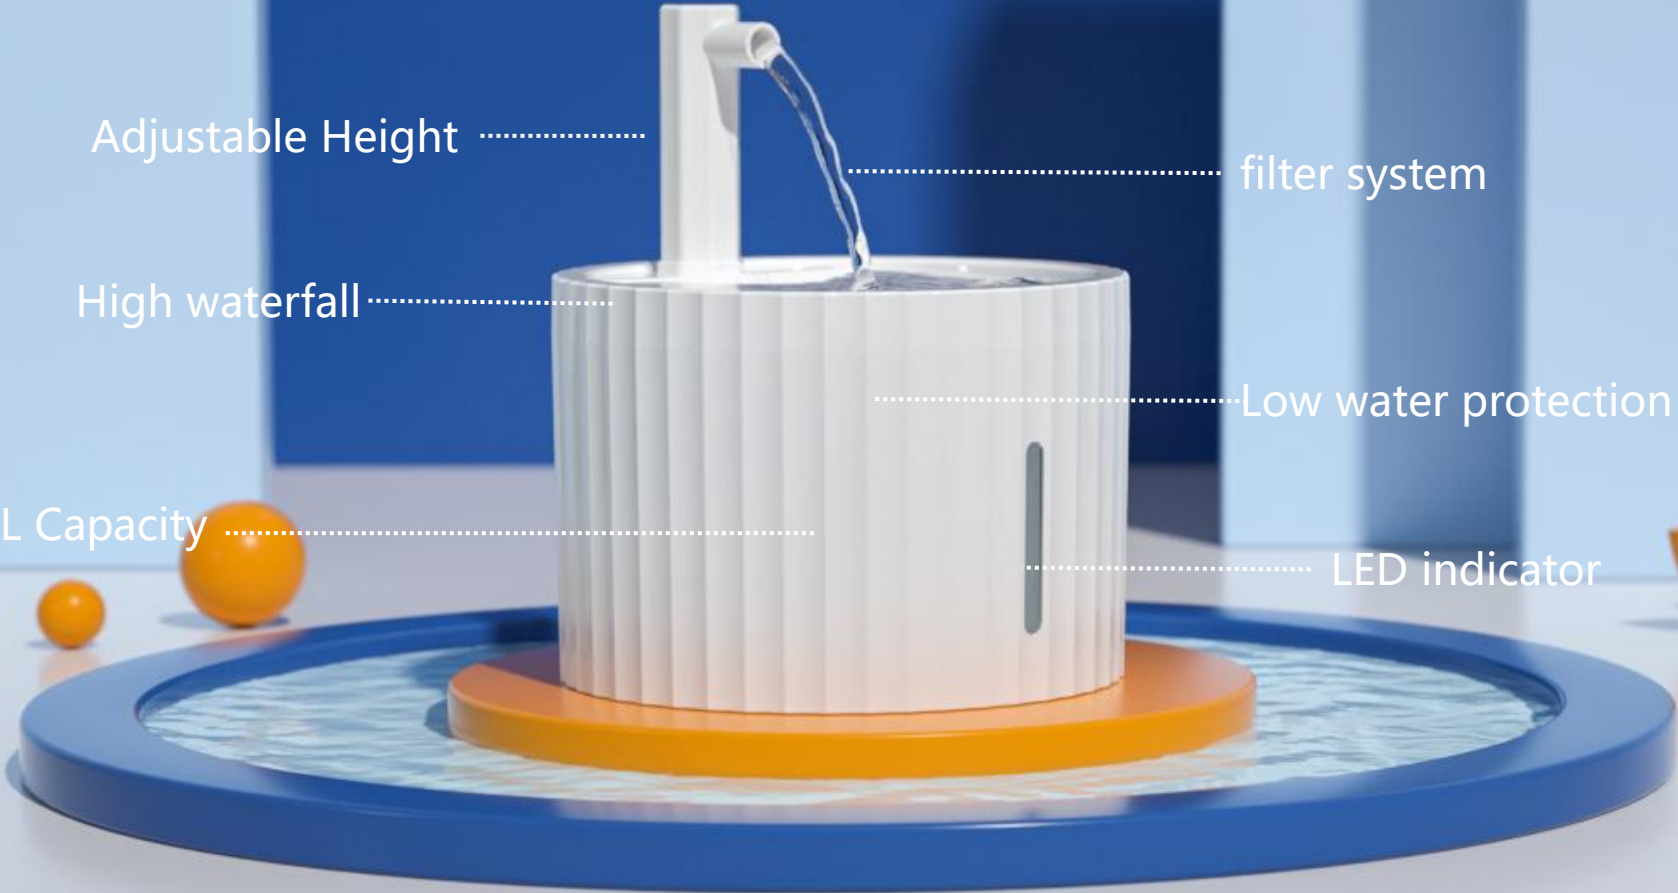

Corrugated Water Fountain

Basic model/Light model

Name: Corrugated Water Fountain
Size: 210*210*150mm
Weight: 0.8kg
Capacity: 2.5L
Color: White
Material: pp
Volt: DC 5V
Power: 1.5w
Charge port: USB

Adjustable Height

filter system

High waterfall

Low water protection

2.5L Capacity

LED indicator

Transparent Water Fountain

Wireless model/Basic model

Name: Transparent water fountain
Size: 250*170*150mm
Weight: 0.8kg
Capacity: 3.5L
Color: White
Material: pp
Volt: DC 5V
Power: 1W
Charge port: USB

Smooth Waterfall

Filter cycle system

3.5L Capacity

Wireless charge

可视机身

Adjustable height

Low water protection

Night light mode