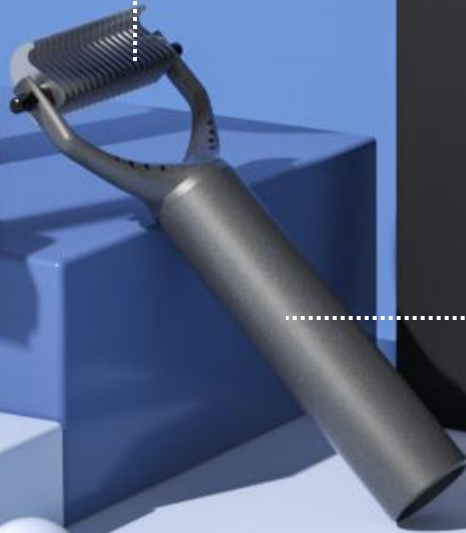

Needle Protector

One Key Clean

Remove Slim Fur

Remove Ball Fur

Gift Box

Cat and Dog both can use it

Comfortable Handle

Name: Pet Grooming Set
Size: 228*198*78mm
Weight: 708g
Color: Black
Material: AUS304+ABS