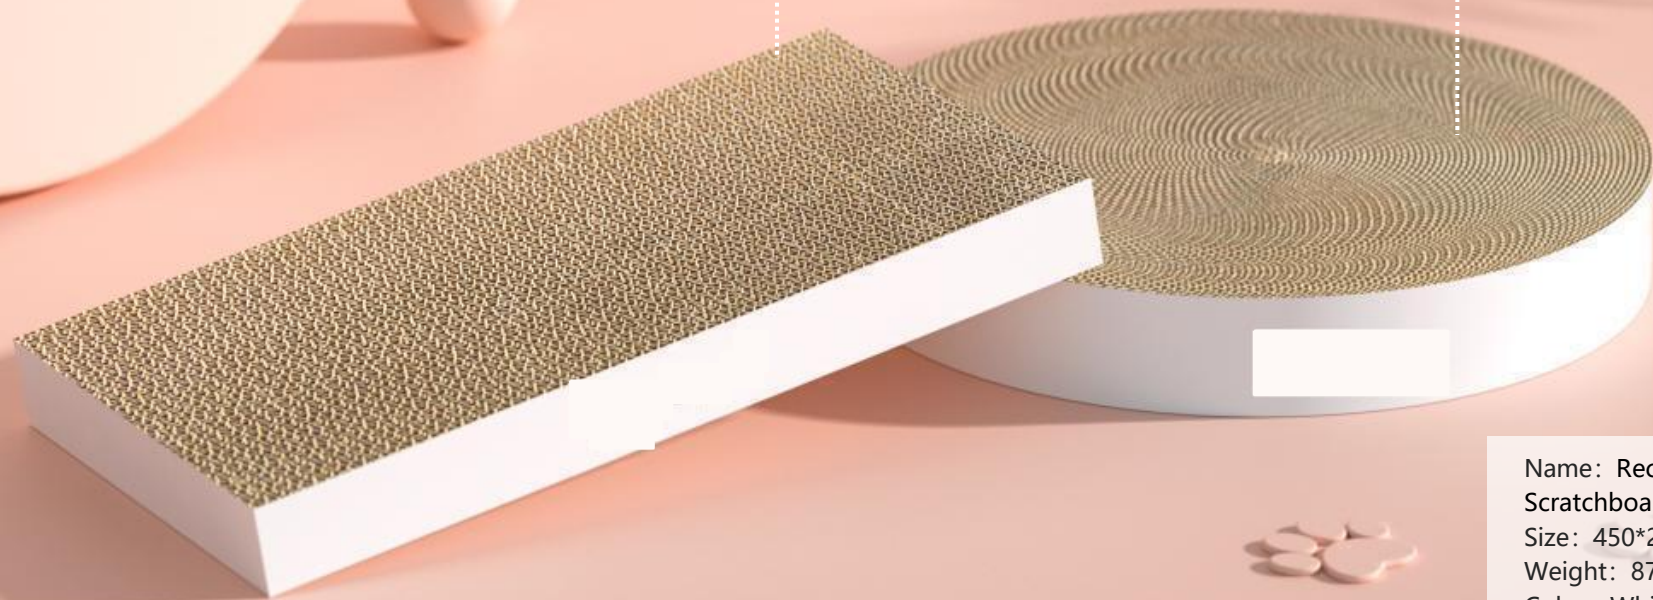

Name: Plush Fabric Scratch Board
Size: 400*400*100mm
Weight: 874g
Color: White
Material: Plush Fabric+paper

2 Color Options

Paw Holes

Big Gate

Name: PaperCat House
Size: 320*310*580mm
Weight: 874g
Color: Pink and Blue
Material: Paper

Fish Pattern

Wirable Quality

Full Cover Base

Name: Rectangle Scratch Board
Size: 390*210*36mm
Weight: 874g
Color: Blue
Material: Paper

Customize Color

Wirable Material

Sisal Material

Plush Fur Base

Name: Balls Climb Shelf
Size: ball200mm base400mm
Color: Red yellow green
Material: Sisal

Rectangle&Round Scratchboard

Simple and High Class

Modern Design

Name: Rectangle&Round
Scratchboard
Size: 450*240*35mm
Weight: 874g
Color: White
Material: Paper