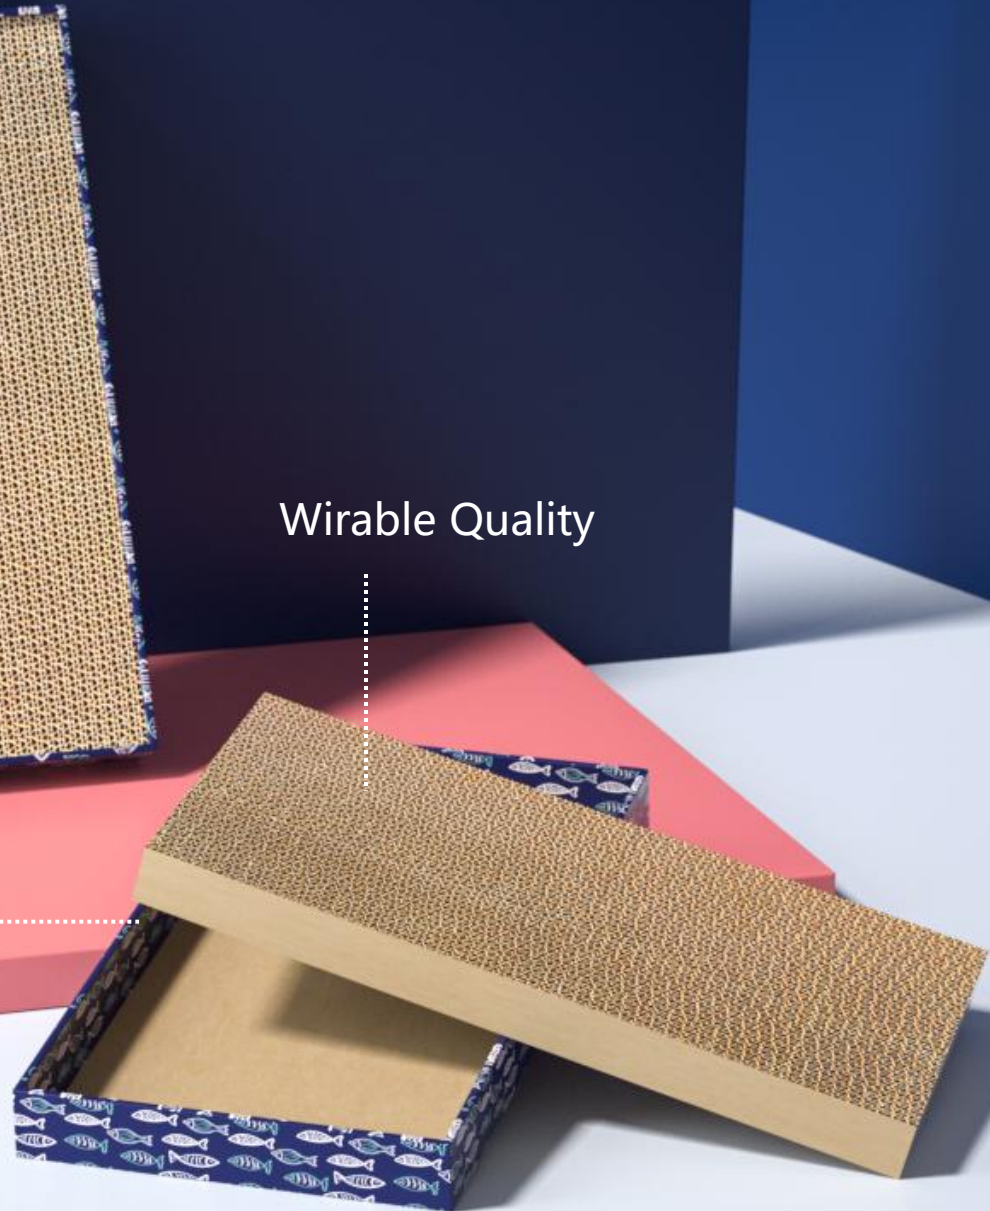

Good Looking

Modern Design

Warable Carboard

Full Cover

Name: Round&Ellipse Scratch Board
Size: 400*400*100mm
Weight: 874g
Color: White
Material: cardboard

Plush Fabric Cover

Simple and High Class

Full Cover Base

Name: Plush Fabric Scratch Board
Size: 400*400*100mm
Weight: 874g
Color: White
Material: Plush Fabric+paper

2 Color Options

Paw Holes

Big Gate

Name: PaperCat House
Size: 320*310*580mm
Weight: 874g
Color: Pink and Blue
Material: Paper

Fish Pattern

Wirable Quality

Full Cover Base

Name: Rectangle Scratch Board
Size: 390*210*36mm
Weight: 874g
Color: Blue
Material: Paper

Customize Color

Wirable Material

Sisal Material

Plush Fur Base

Name: Balls Climb Shelf
Size: ball200mm base400mm
Color: Red yellow green
Material: Sisal

Rectangle&Round Scratchboard

Simple and High Class

Modern Design

Name: Rectangle&Round
Scratchboard
Size: 450*240*35mm
Weight: 874g
Color: White
Material: Paper