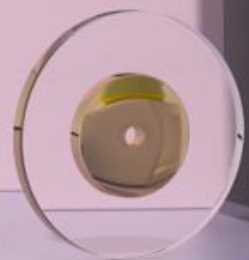

Cleaning Series