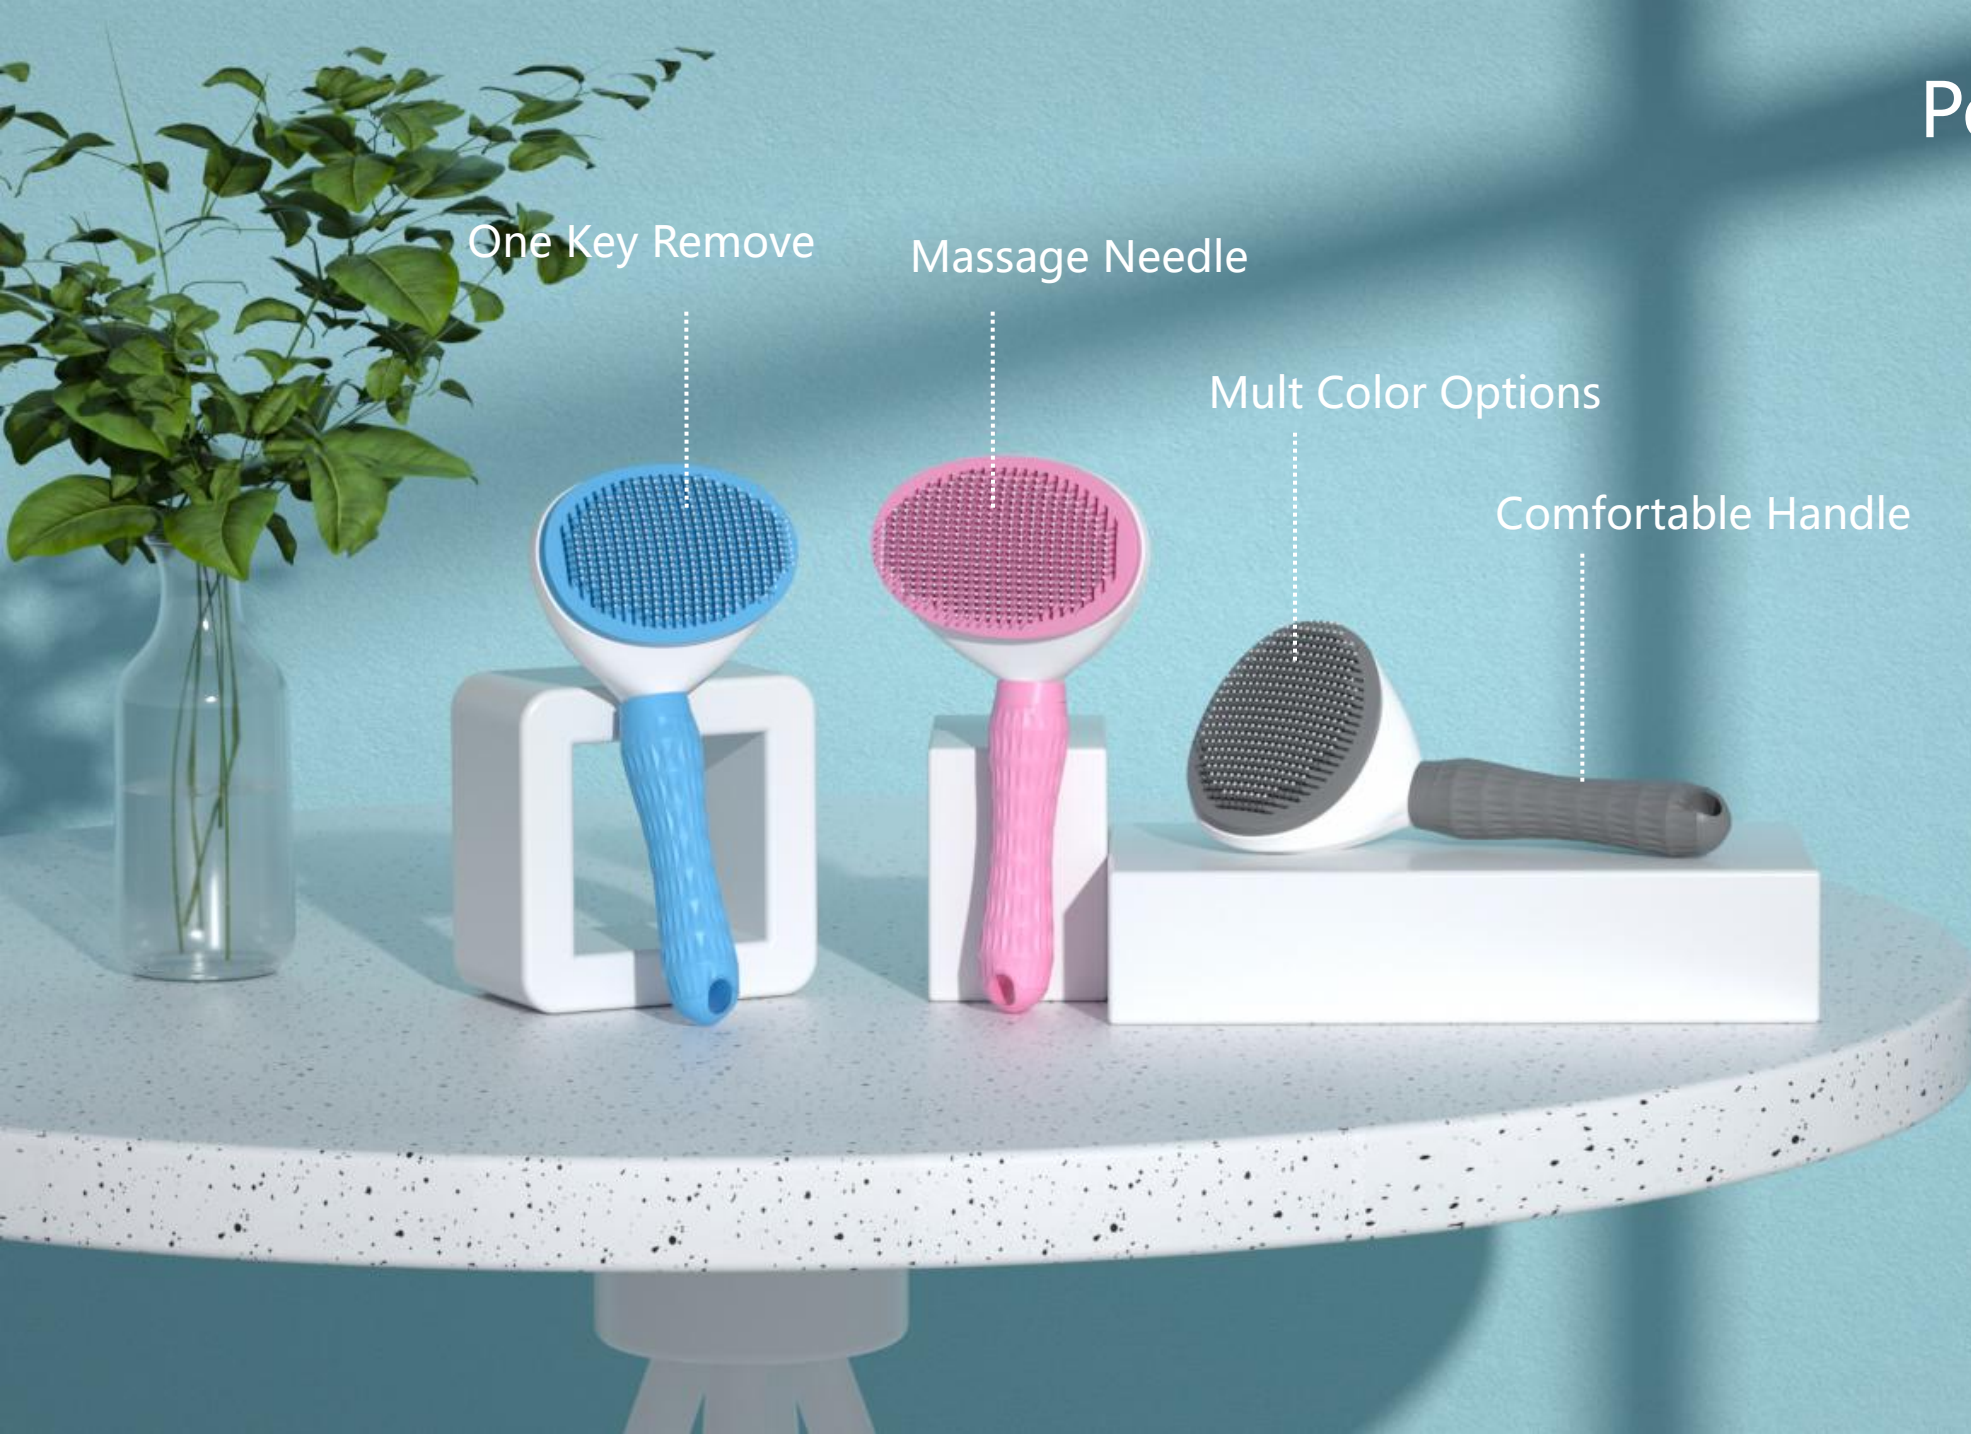

Mini Pet Comb

Blue and White/Green and Yellow

Name: Mini Pet Comb
Size: 70(diameter)*70*50mm
Weight: 87g
Color: Blue and White/Green and Yellow
Material: Steel+ABS

Massage Needle Head

Comfortable Handle

One Key Hair Remove

Name: Pet Comb 02
Size: 130*80mm
Weight: 118g
Color: Green/Orange/Blue
Material: AUS304+ABS

Pet Comb 01

Blue/Pink/Grey

One Key Remove

Massage Needle

Mult Color Options

Comfortable Handle

Name: Pet Comb 01
Size: 190*105mm
Weight: 144g
Color: Blue /Pink/Grey
Material: ABS+EPR Steel
Needle