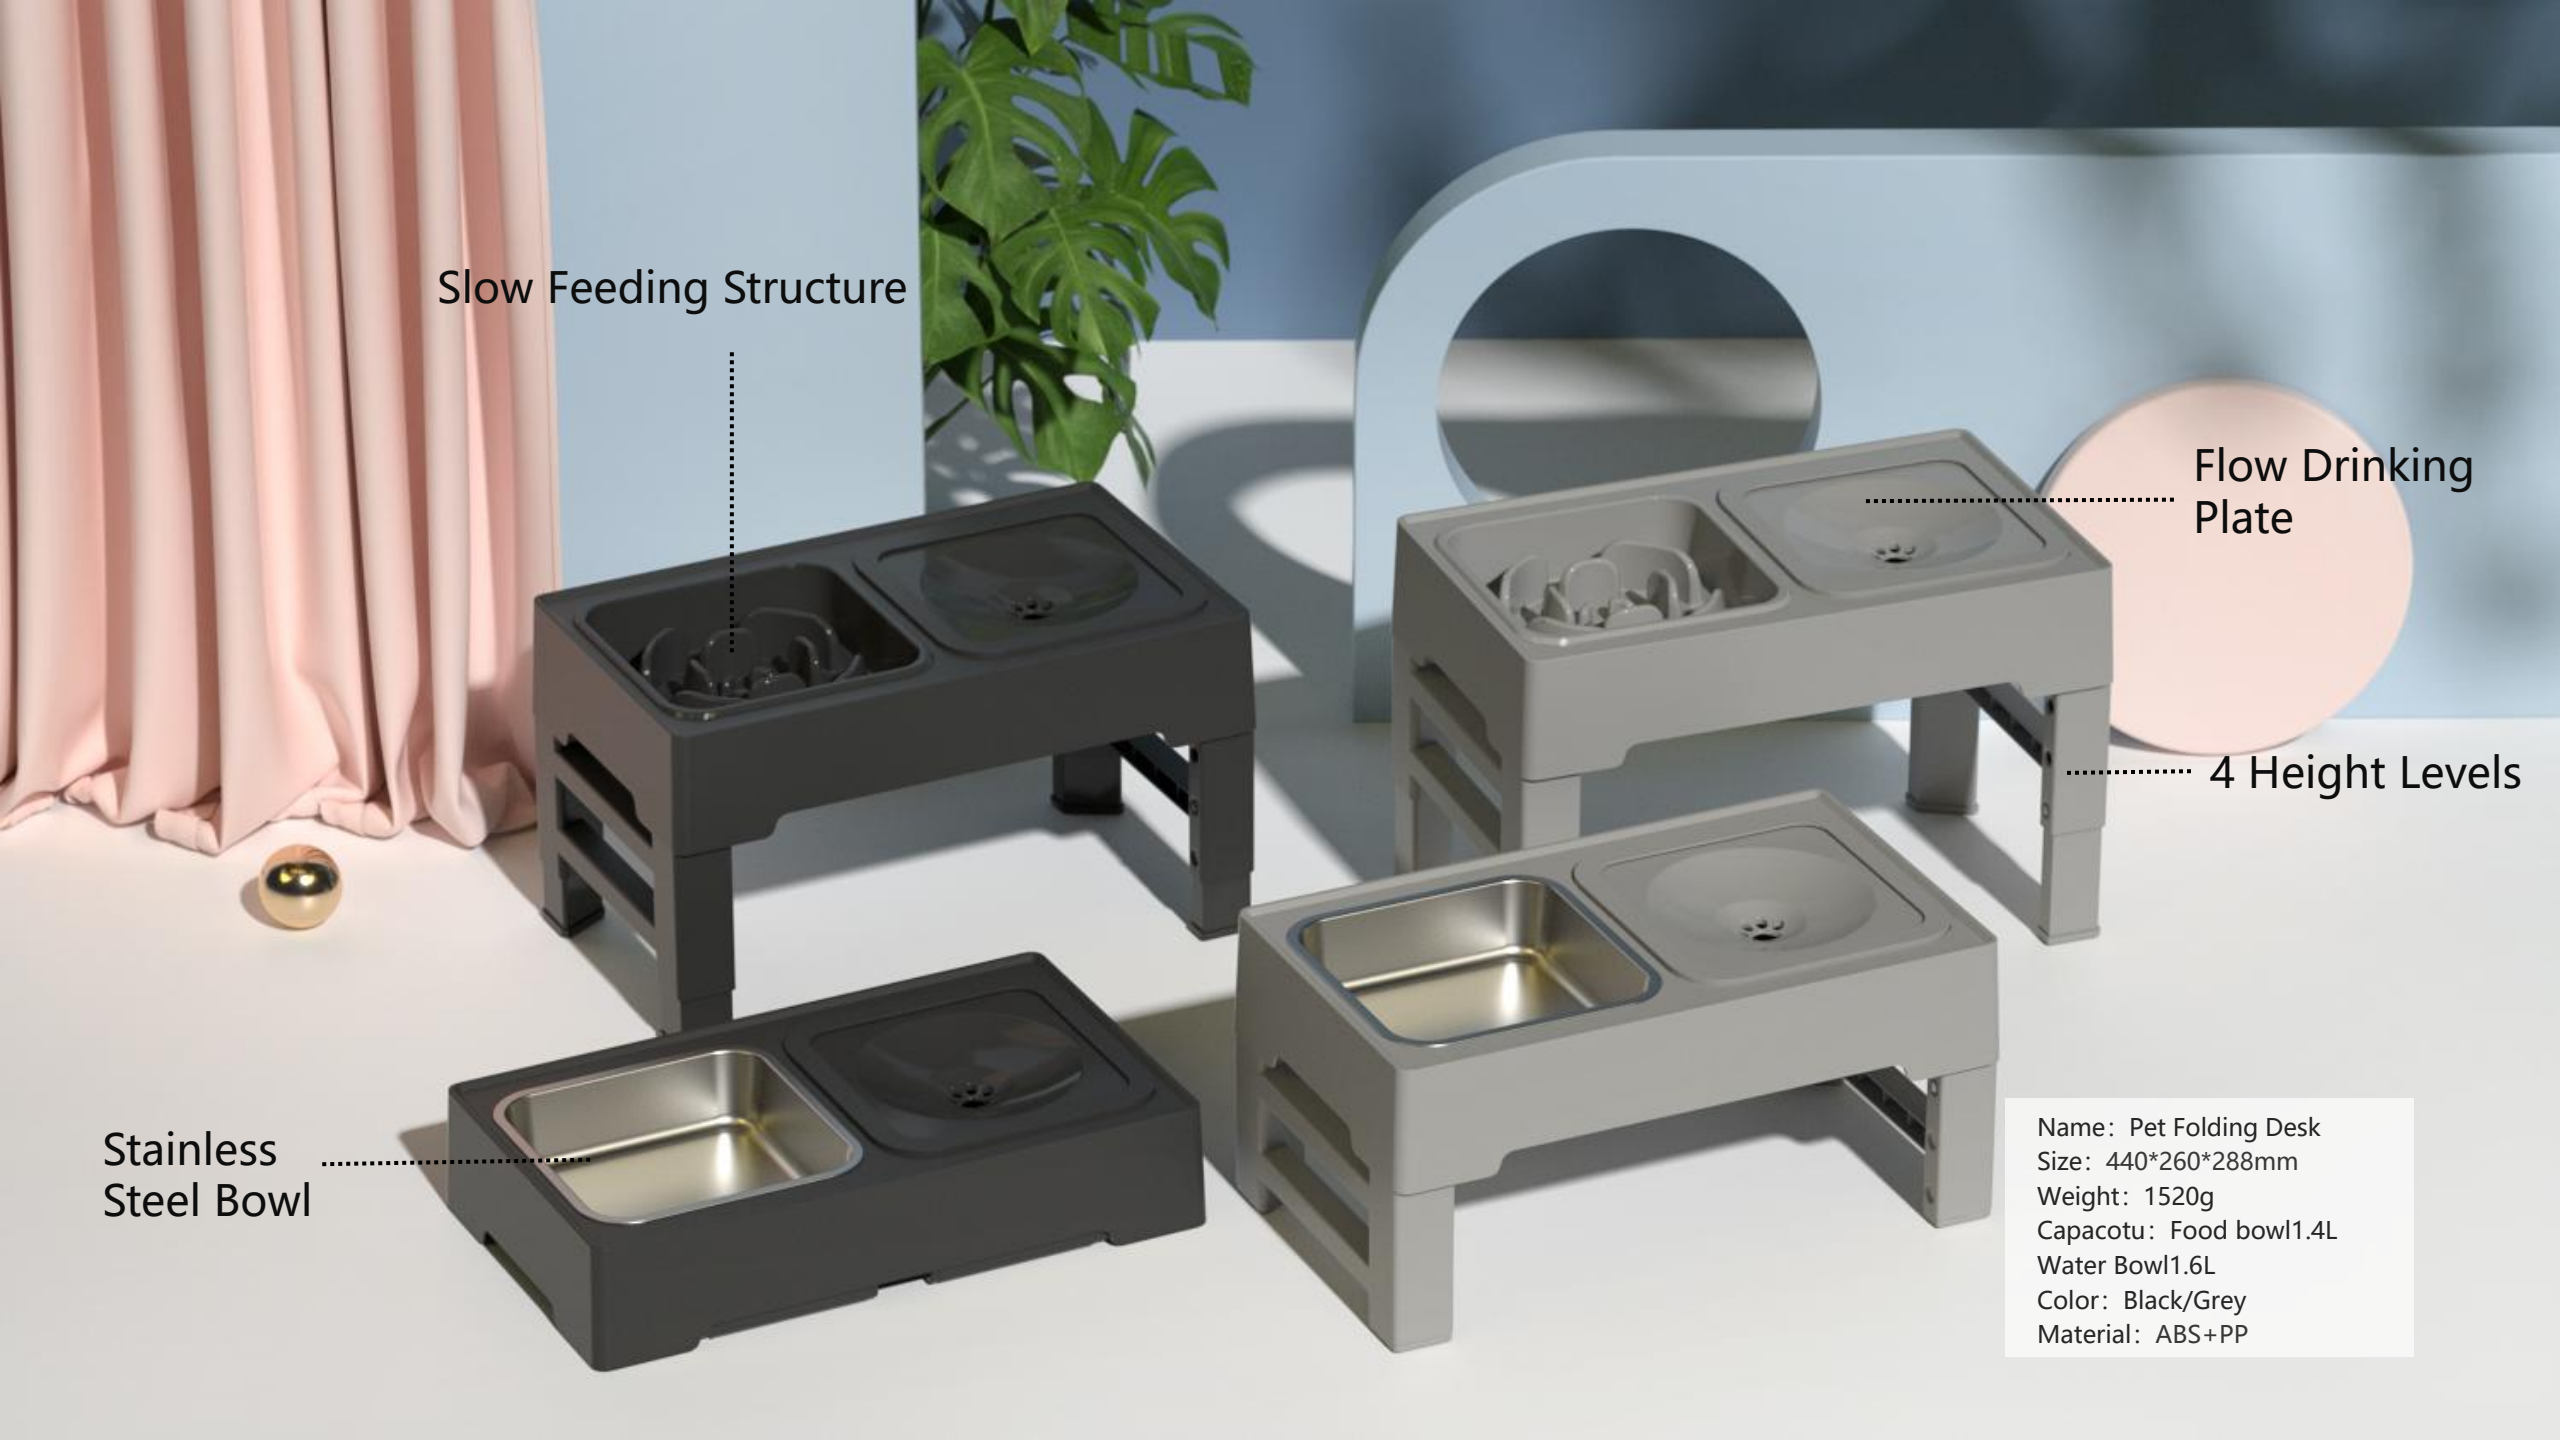

Name: pet CyberPod Cat Litter Box
Size: 650*500*560mm
Model: WiFi version/Stand-alone version/Light version
Weight: 16.4kg
Color: Dark grey
Material: ABS
Inner space of sand basin: 70L
Sand basin capacity: 13L
Garbage box capacity: 8L
Working voltage: DC 12V
Rated power: 9.6W
Noise: <55dB@1m

3 Different Height Levels

Anti-slip Pad

Name: Pet Adjustable Height Desk
Size: 447*285*.98mm
Weight: 1100g
Capacity: 1.14L+1.14L
Color: Black Grey
Material: ABS+PP

Slow Feeding Structure

Flow Drinking Plate

4 Height Levels

Stainless Steel Bowl

Name: Pet Folding Desk
Size: 440*260*288mm
Weight: 1520g
Capacoty: Food bowl1.4L
Water Bowl1.6L
Color: Black/Grey
Material: ABS+PP

Anti Splash Water Bowl 1L

Gray

Rubber Crimping Strip

Black/Grey

Stainless steel bowl

Four heights
can be adjusted

Slow food bowl

Floating
water bowl

Non-slip leg brace

Name: Pet folding table
Size: 440*260*296mm
Weight: 1100g
Capacity: Drinking bowl 1.6L
Color: Black, grey
Material: ABS+PP