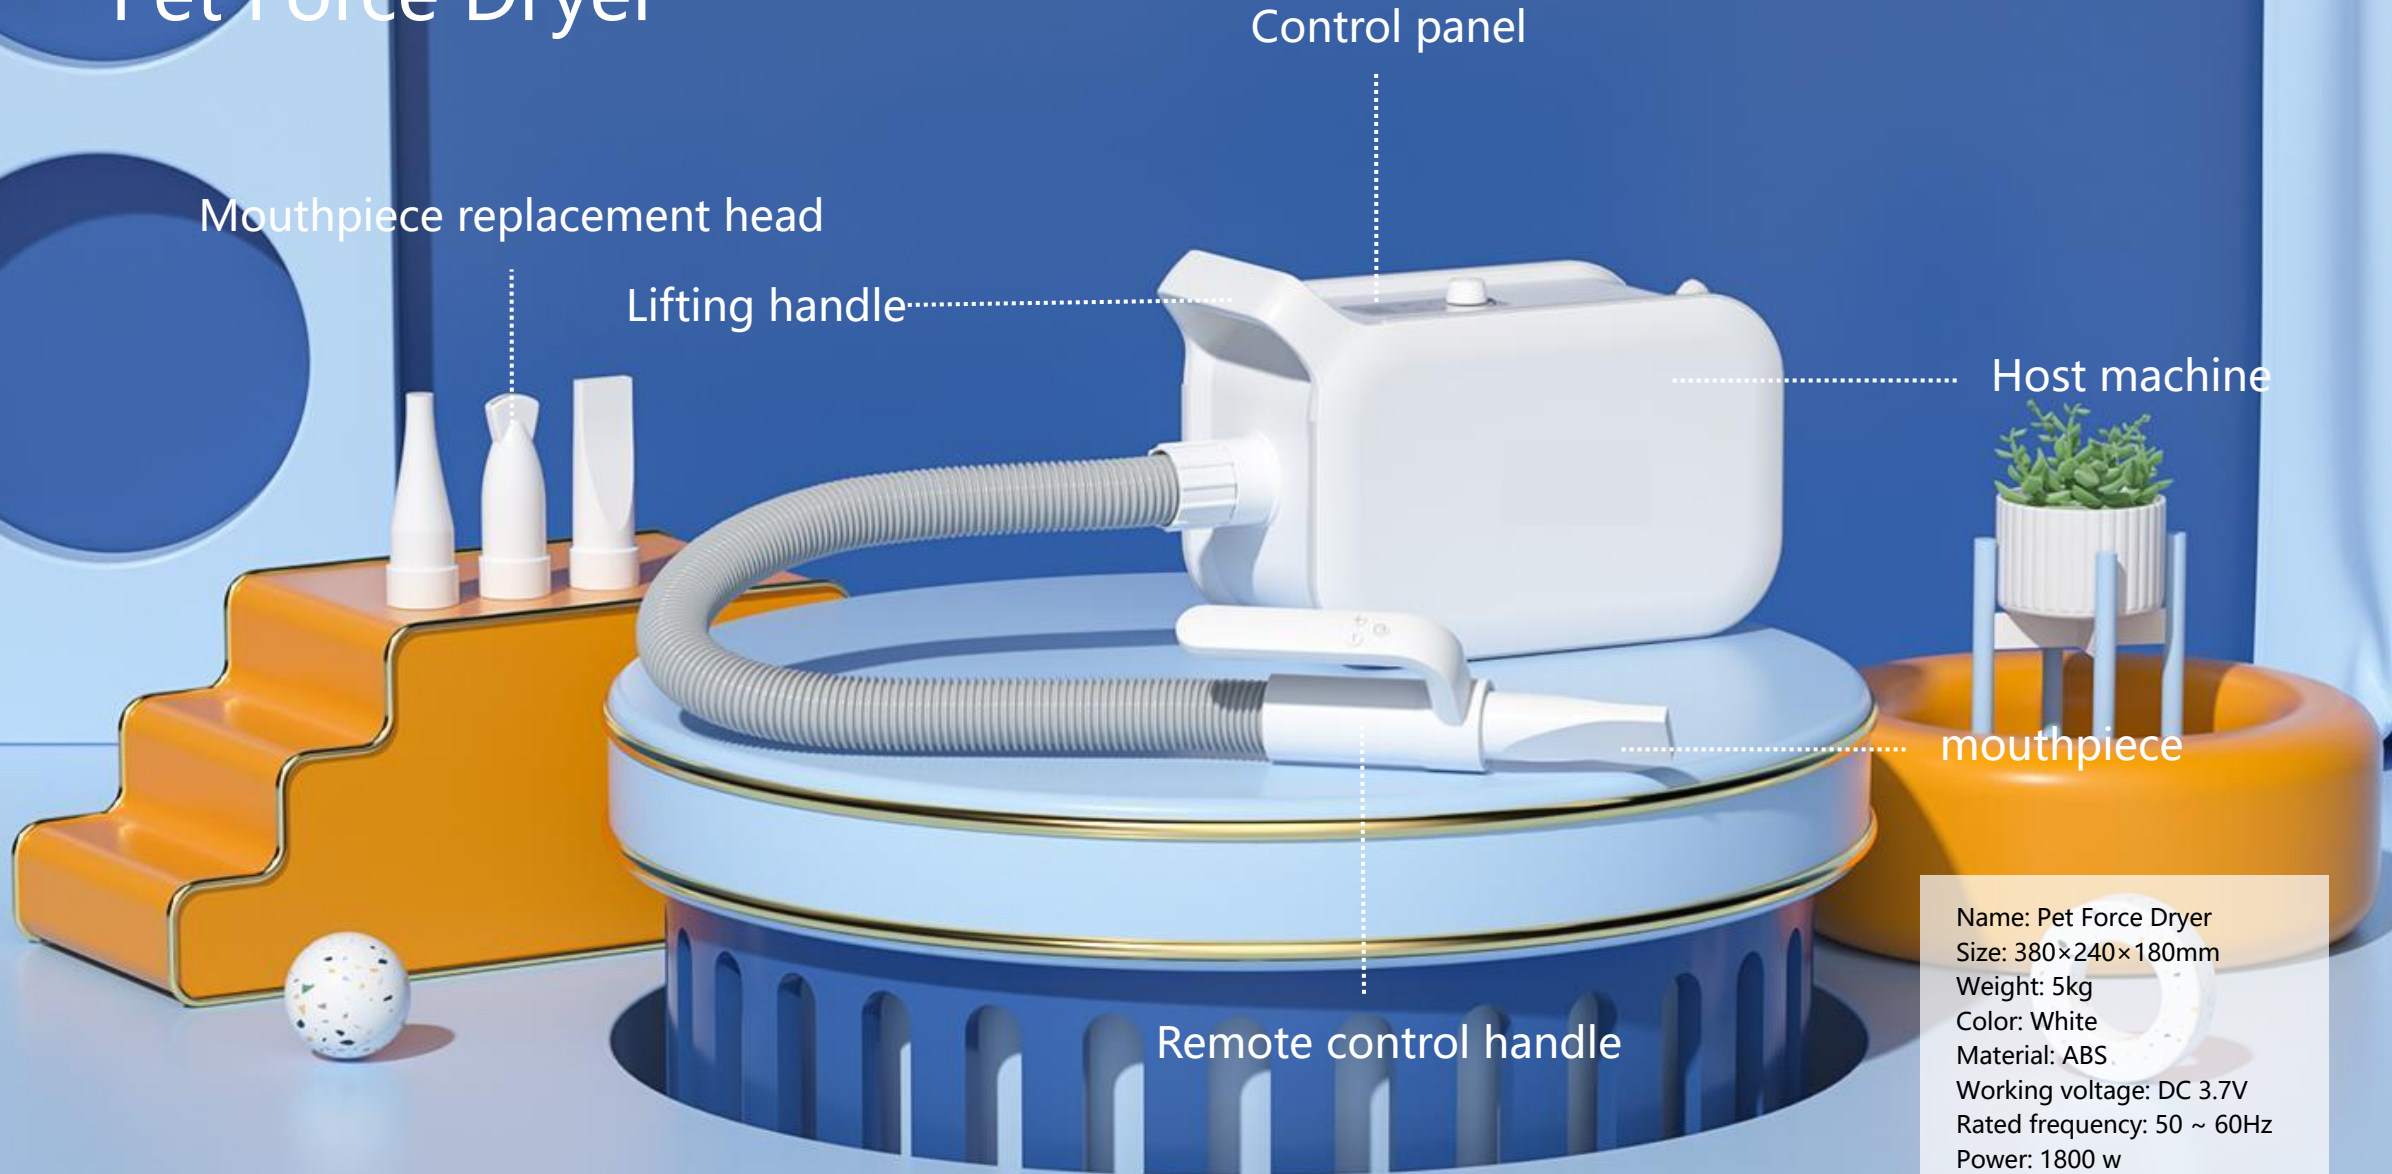

Hose

Dust box

Control panel

Name:Groomdora
Size: 300 x180x421mm
Weight: 4.5kg
Capacity: 2.5L
Color: White
Material: ABS/PC
Voltage: 120V
Power: 827w
Frequency: 60Hz
Power cable length: 3m

Pet Force Dryer

Control panel

Mouthpiece replacement head

Lifting handle

Host machine

mouthpiece

Remote control handle

Name: Pet Force Dryer
Size: 380×240×180mm
Weight: 5kg
Color: White
Material: ABS
Working voltage: DC 3.7V
Rated frequency: 50 ~ 60Hz
Power: 1800 w
Anion: 107pcs/cm³
Suitable for pets: cats, dogs