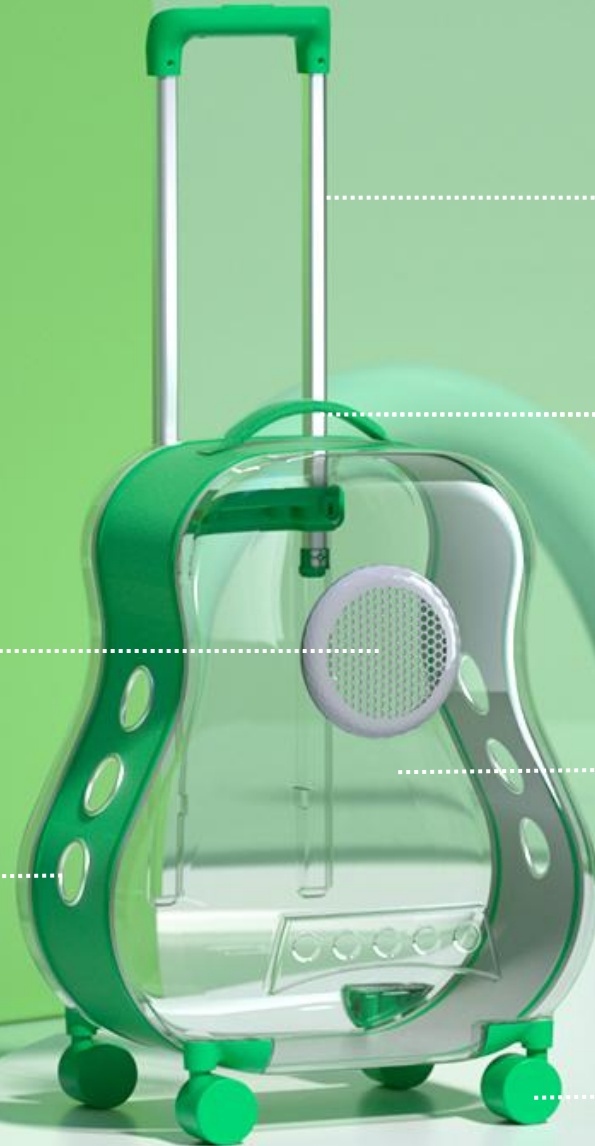

Outdoor Series

Pet Luggage Case

Pull Handle

Carry Handle

Honeycomb Window

Visible Inside

Air Holes

Full Direction Wheels