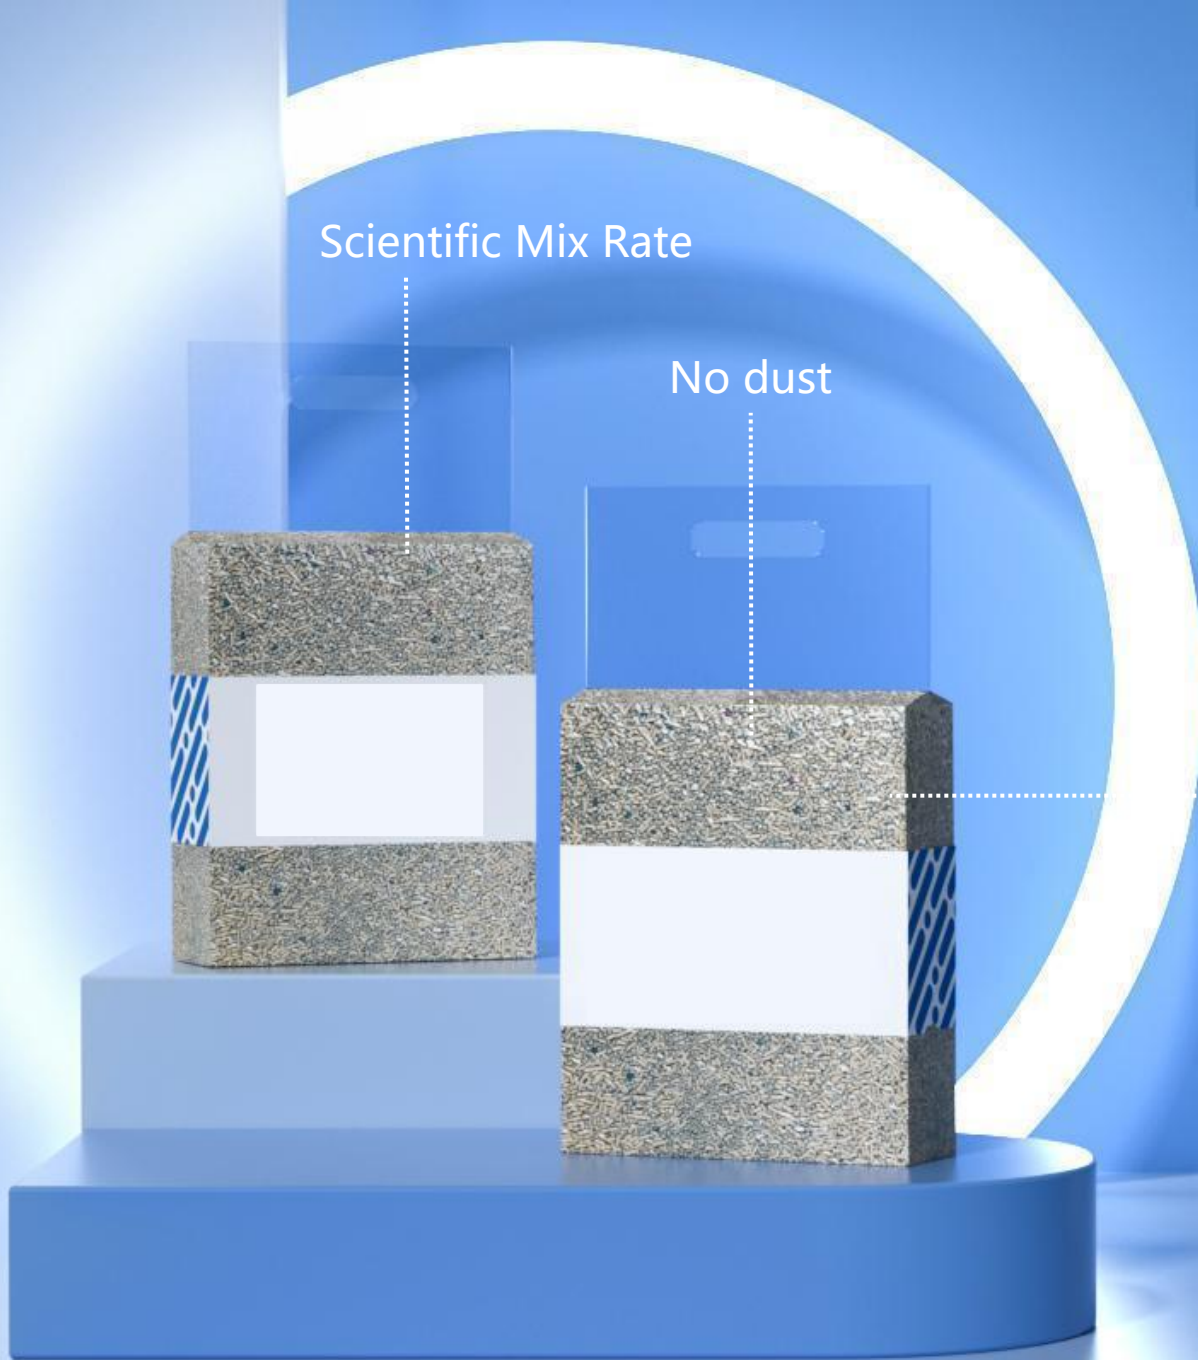

Absorb Smell

Fast Glue

Name: Mix Litter(Alumnium PAcK)
Size: 234.*90*460mm
Weight: 2.8kg
Material: Tofu litter and Beans

Mix Cat Litter

Scientific Mix Rate

No dust

Melt When Meet Water

Name Mix Litter
Size: 210*70*210mm
Weight: 2.8kg
Material: Tofu litter + Beans