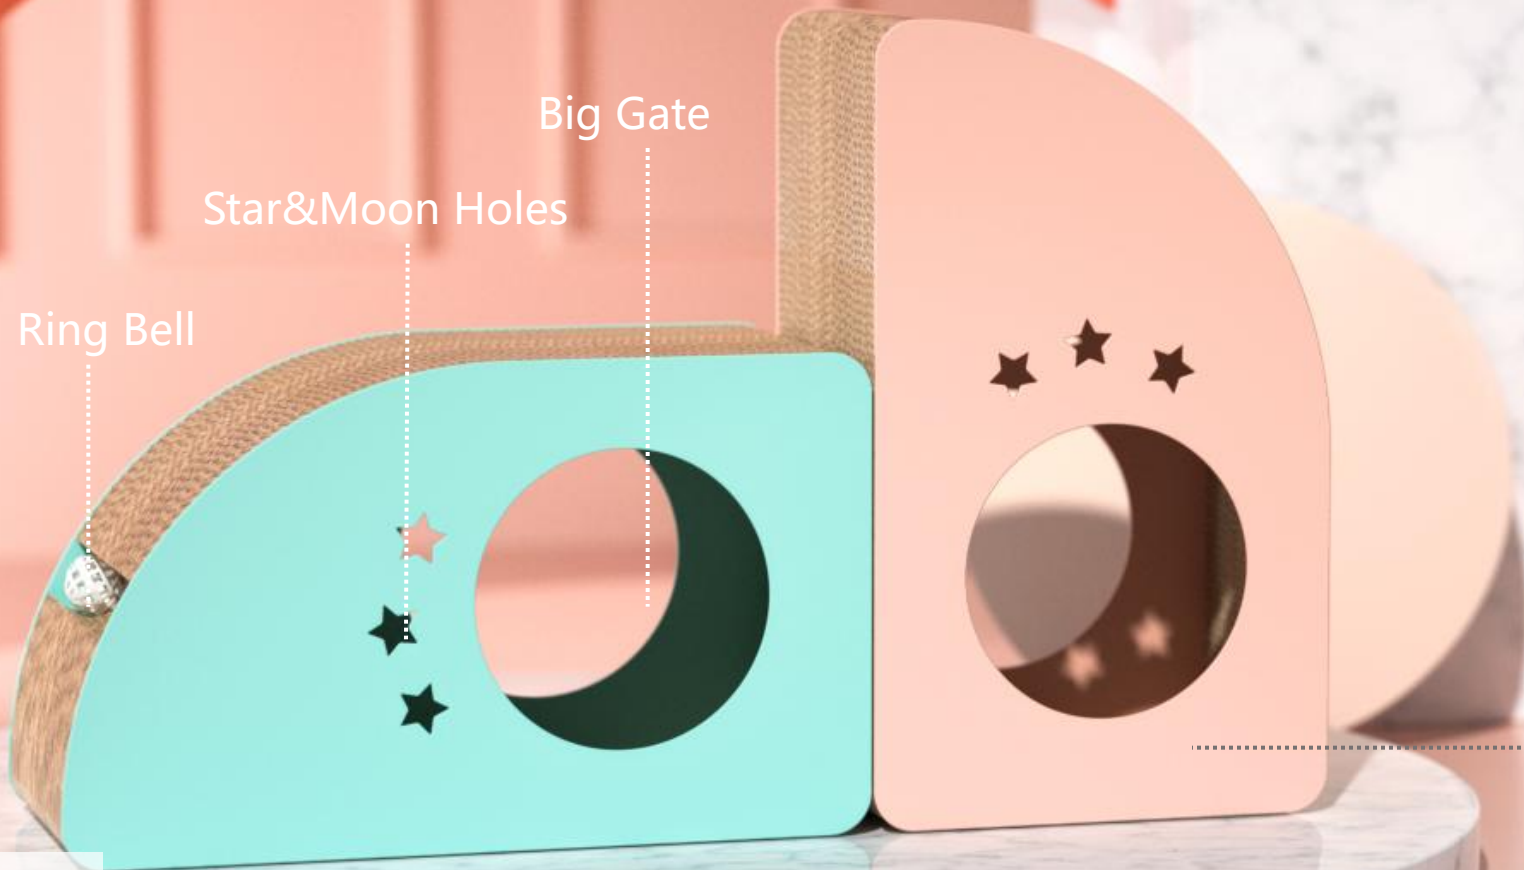

Name: Balls Climb Shelf
Size: ball200mm base400mm
Color: Red yellow green
Material: Sisal

Rectangle&Round Scratchboard

Simple and High Class

Modern Design

Name: Rectangle&Round
Scratchboard
Size: 450*240*35mm
Weight: 874g
Color: White
Material: Paper

B Shape Cat House

Big Door

Blue and Pink options

Stars and Moon Shape

Name: B shape cart house
Size: 660*230*320mm
Weight: 1700g
Color: Blue and Pink
Material: Paper

D Shape Cat House

Ring Bell

Star&Moon Holes