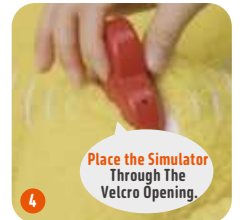

Toy Mat

H : 310mm H : 590mm
W : 170mm W : 720mm
D : 130mm D : 20mm

RECORDER IMPLANTED

Long press the button on the side to record, after one beep sound, the device is ready for recording voices for up to 15 seconds. The recorded voice will replay for every 5 minutes. To change the recorded voice, simply repeat the process. To cancel it, repeat the process in silence.