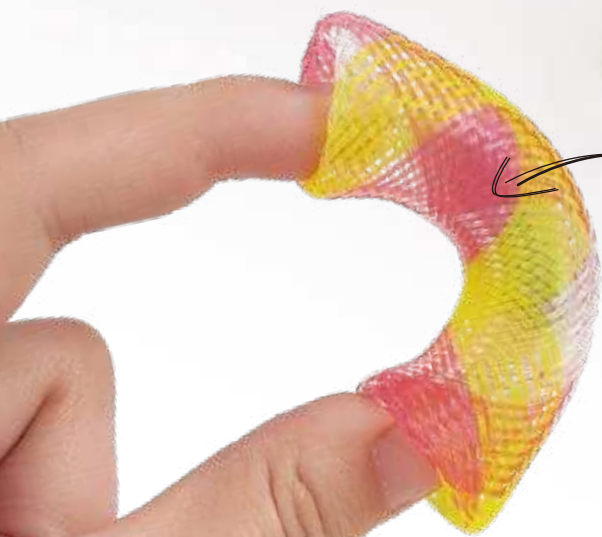

Tube Spring
Toy 3pk

H : 100mm
W : 15mm

- Premium US Catnip inside.
- Perfect for batting and swatting.