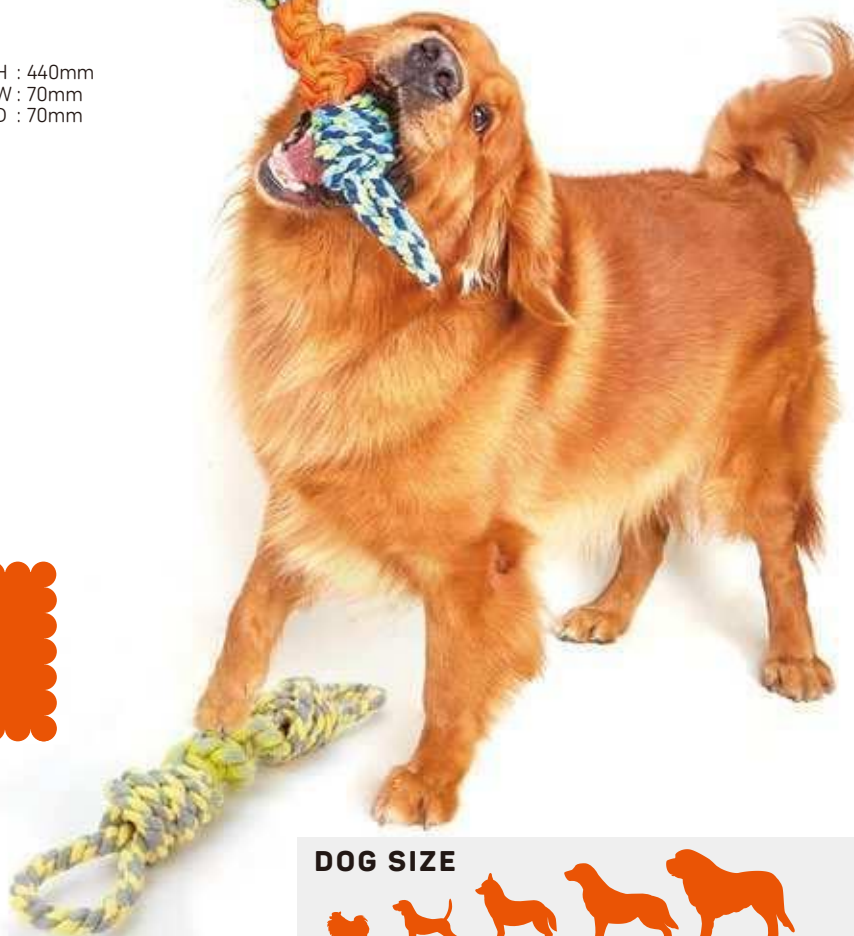

XS
(0-5kg)

S
(5-10kg)

M
(10-20kg)

L
(20-40kg)

XL
(40+kg)

Teething Flossy Rope toys

Flossy Rope
Tug Dog Toy

H : 440mm
W : 70mm
D : 70mm

Flossy Rope
Tug Dog Toy

H : 440mm
W : 70mm
D : 70mm

- Tug of war games
- Toss and fetch games
- Teething dental clean

DOG SIZE

XS
(0-5kg)

S
(5-10kg)

M
(10-20kg)

L
(20-40kg)