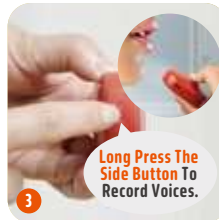

Toy Mat

H : 310mm H : 590mm
W : 170mm W : 720mm
D : 130mm D : 20mm

RECORDER IMPLANTED

Long press the button on the side to record, after one beep sound, the device is ready for recording voices for up to 15 seconds. The recorded voice will replay for every 5 minutes. To change the recorded voice, simply repeat the process. To cancel it, repeat the process in silence.